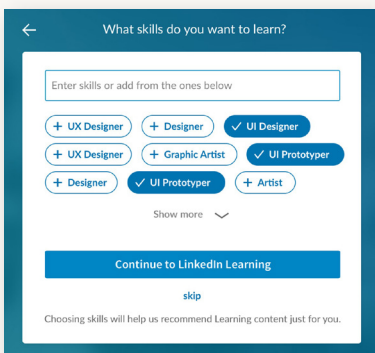

Start by clicking 'Get started now' from within the email sent by your account Admin

You can personalize content recommendations by choosing skills you'd like to learn