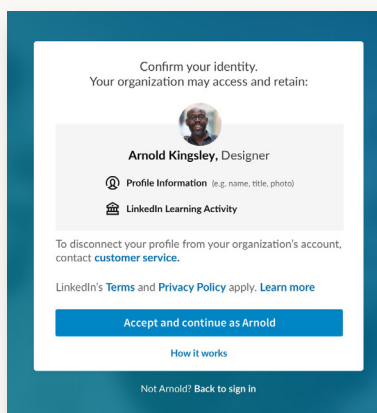

## It's easy to use your LinkedIn account to connect to LinkedIn Learning

Start by clicking 'Get started now' from within the email sent by your account Admin

You can personalize content recommendations by choosing skills you'd like to learn

SSO authentication  
You may get asked to sign in

Here you'll confirm your identity and review our terms and privacy policy

Next, you'll be prompted to connect your LinkedIn account

If you haven't signed into LinkedIn recently, you may be asked to sign in here, otherwise you'll skip this step