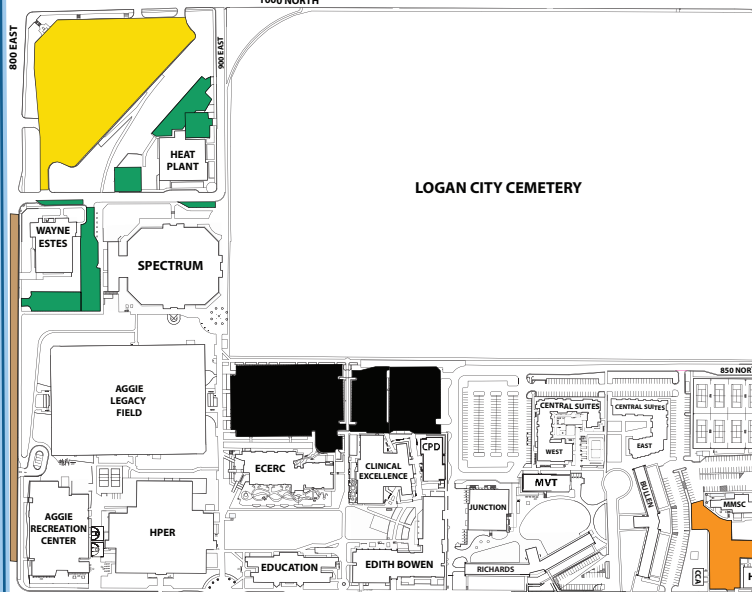

1400 NORTH

USU Parking & Transportation Services
USU Police

WEST STADIUM VILLAS

BLUE SQUARE RESERVED STALLS

BLUE SQUARE

2022-23

Faculty/Staff Parking Areas

- BROWN** permit holders may park in any Brown, Green or Yellow area.
- PURPLE** permit holders may park in any Purple, Green or Yellow parking area.
- RED** permit holders may park in any Red, Green or Yellow parking area.
- ORANGE** permit holders may park in any Orange, Green or Yellow parking area.
- TEAL** permit holders may park in any Teal, Green or Yellow parking area.
- BLACK** permit holders may park in any Black, Green or Yellow parking area.
- GREEN** permit holders may park in any Green or Yellow parking area.
- YELLOW** lots displayed only for overflow parking
- GOLD** permit holders may park in any Brown, Green or Yellow parking area.

Other Areas

- PUBLIC PAY/VISITOR/ METERED PARKING**
*Enforced M-F 7:00am-9:30pm
- LOGAN CITY**
3 Hour Parking
- CONSTRUCTION ZONE**
- STATE VEHICLE PARKING**

Parking & Transportation
435-797-3414
www.parking.usu.edu