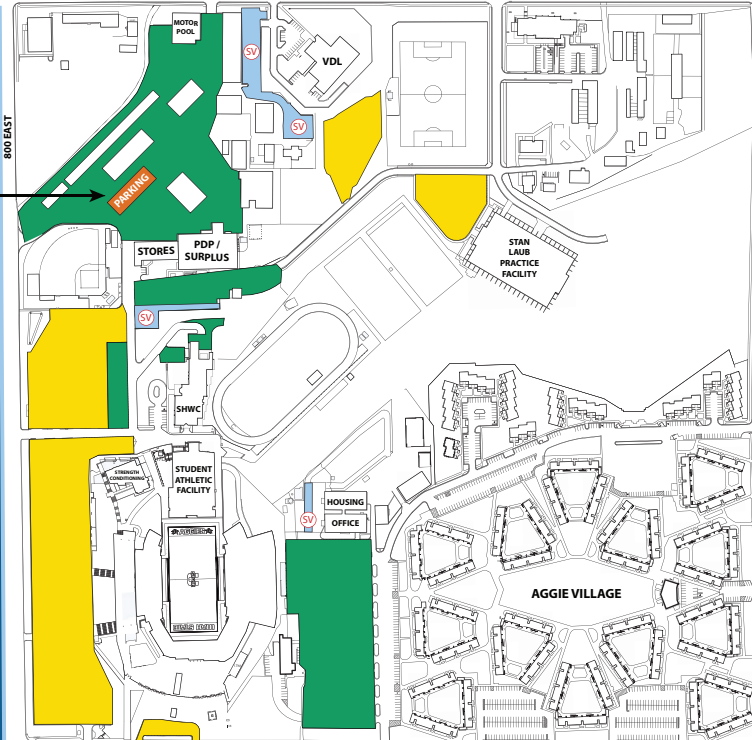

1400 NORTH

USU Parking & Transportation Services
USU Police

WEST STADIUM VILLAS

BLUE SQUARE RESERVED STALLS

BLUE SQUARE

2022-23

Faculty/Staff Parking Areas

- BROWN** permit holders may park in any Brown, Green or Yellow area.
- PURPLE** permit holders may park in any Purple, Green or Yellow parking area.
- RED** permit holders may park in any Red, Green or Yellow parking area.
- ORANGE** permit holders may park in any Orange, Green or Yellow parking area.
- TEAL** permit holders may park in any Teal, Green or Yellow parking area.
- BLACK** permit holders may park in any Black, Green or Yellow parking area.
- GREEN** permit holders may park in any Green or Yellow parking area.
- YELLOW** lots displayed only for overflow parking
- GOLD** permit holders may park in any Brown, Green or Yellow parking area.

Other Areas

- PUBLIC PAY/VISITOR/ METERED PARKING**
*Enforced M-F 7:00am-9:30pm
- LOGAN CITY**
3 Hour Parking
- CONSTRUCTION ZONE**
- STATE VEHICLE PARKING**

Parking & Transportation
435-797-3414
www.parking.usu.edu