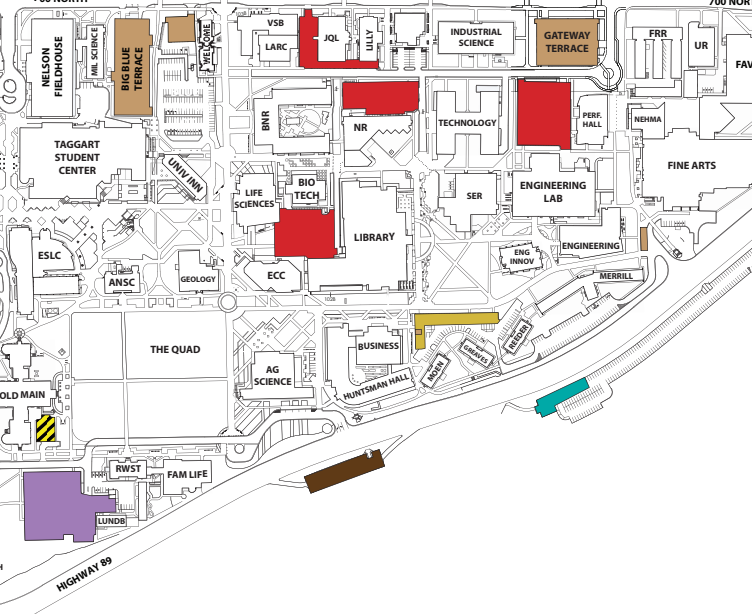

1400 NORTH

USU Parking & Transportation Services
USU Police

WEST STADIUM VILLAS

BLUE SQUARE RESERVED STALLS

BLUE SQUARE

2022-23

Faculty/Staff Parking Areas

- BROWN** permit holders may park in any Brown, Green or Yellow area.
- PURPLE** permit holders may park in any Purple, Green or Yellow parking area.
- RED** permit holders may park in any Red, Green or Yellow parking area.
- ORANGE** permit holders may park in any Orange, Green or Yellow parking area.
- TEAL** permit holders may park in any Teal, Green or Yellow parking area.
- BLACK** permit holders may park in any Black, Green or Yellow parking area.
- GREEN** permit holders may park in any Green or Yellow parking area.
- YELLOW** lots displayed only for overflow parking
- GOLD** permit holders may park in any Brown, Green or Yellow parking area.

Other Areas

- PUBLIC PAY/VISITOR/ METERED PARKING**
*Enforced M-F 7:00am-9:30pm
- LOGAN CITY**
3 Hour Parking
- CONSTRUCTION ZONE**
- STATE VEHICLE PARKING**

Parking & Transportation
435-797-3414
www.parking.usu.edu