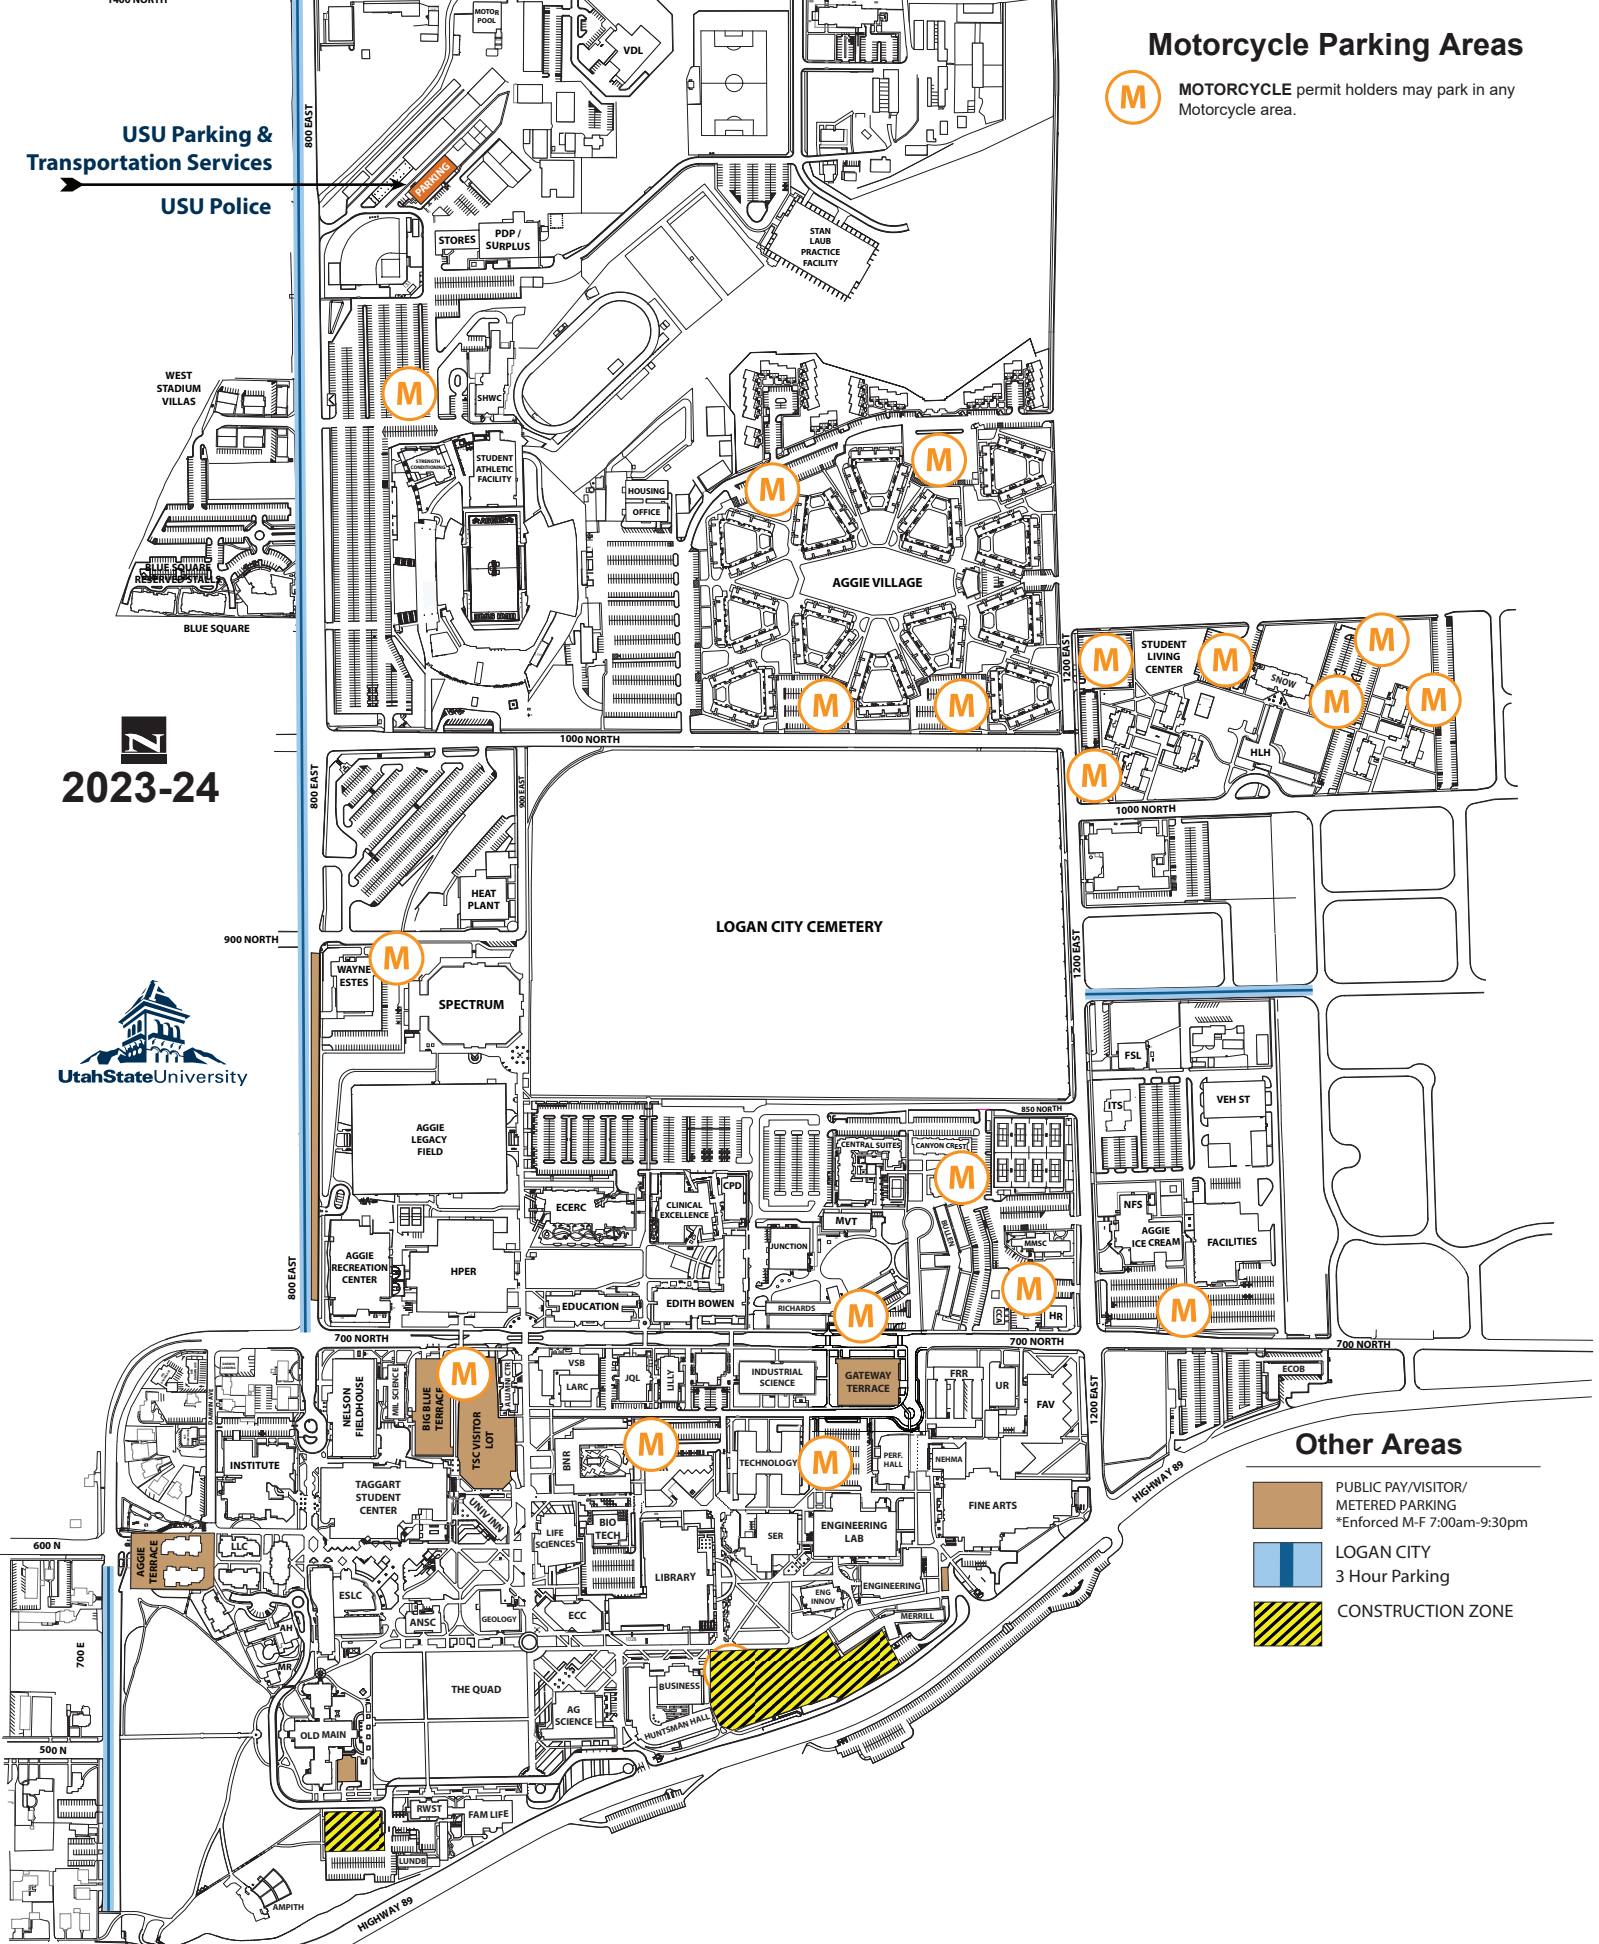

1400 NORTH

USU Parking & Transportation Services
USU Police

Motorcycle Parking Areas

M MOTORCYCLE permit holders may park in any Motorcycle area.

2023-24

LOGAN CITY CEMETERY

Other Areas

- PUBLIC PAY/VISITOR/ METERED PARKING *Enforced M-F 7:00am-9:30pm
- LOGAN CITY 3 Hour Parking
- CONSTRUCTION ZONE