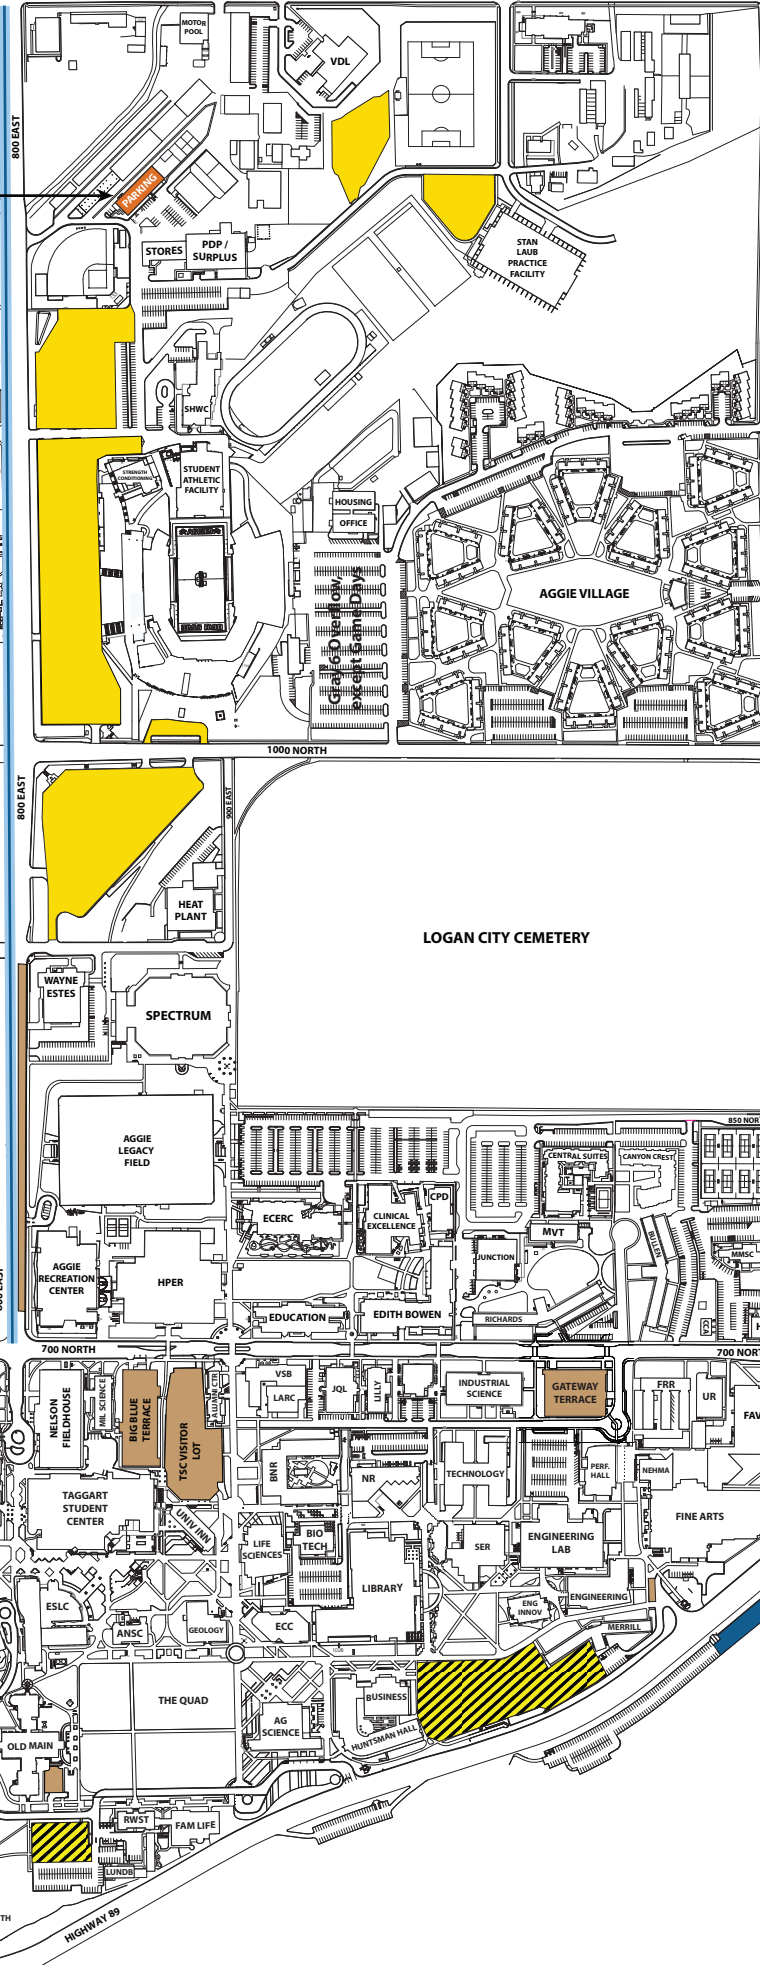

1400 NORTH

USU Parking & Transportation Services

USU Police

WEST STADIUM VILLAS

BLUE SQUARE

2023-24

### Commuter Student Parking Areas

- BLUE permit holders may park in Blue or Yellow parking area.
- YELLOW permit holders may park in any Yellow parking area.

Enforced Monday - Friday 24 hours 5 days

- Aggie Terrace Commuter permit holders may park in the Aggie Terrace, or Yellow.
- Big Blue Terrace Commuter permit holders may park in Big Blue Terrace or Yellow.

LOGAN CITY CEMETERY

### Other Areas

- PUBLIC PAY/VISITOR/ METERED PARKING \*Enforced M-F 7:00am-9:30pm
- LOGAN CITY 3 Hour Parking
- CONSTRUCTION ZONE