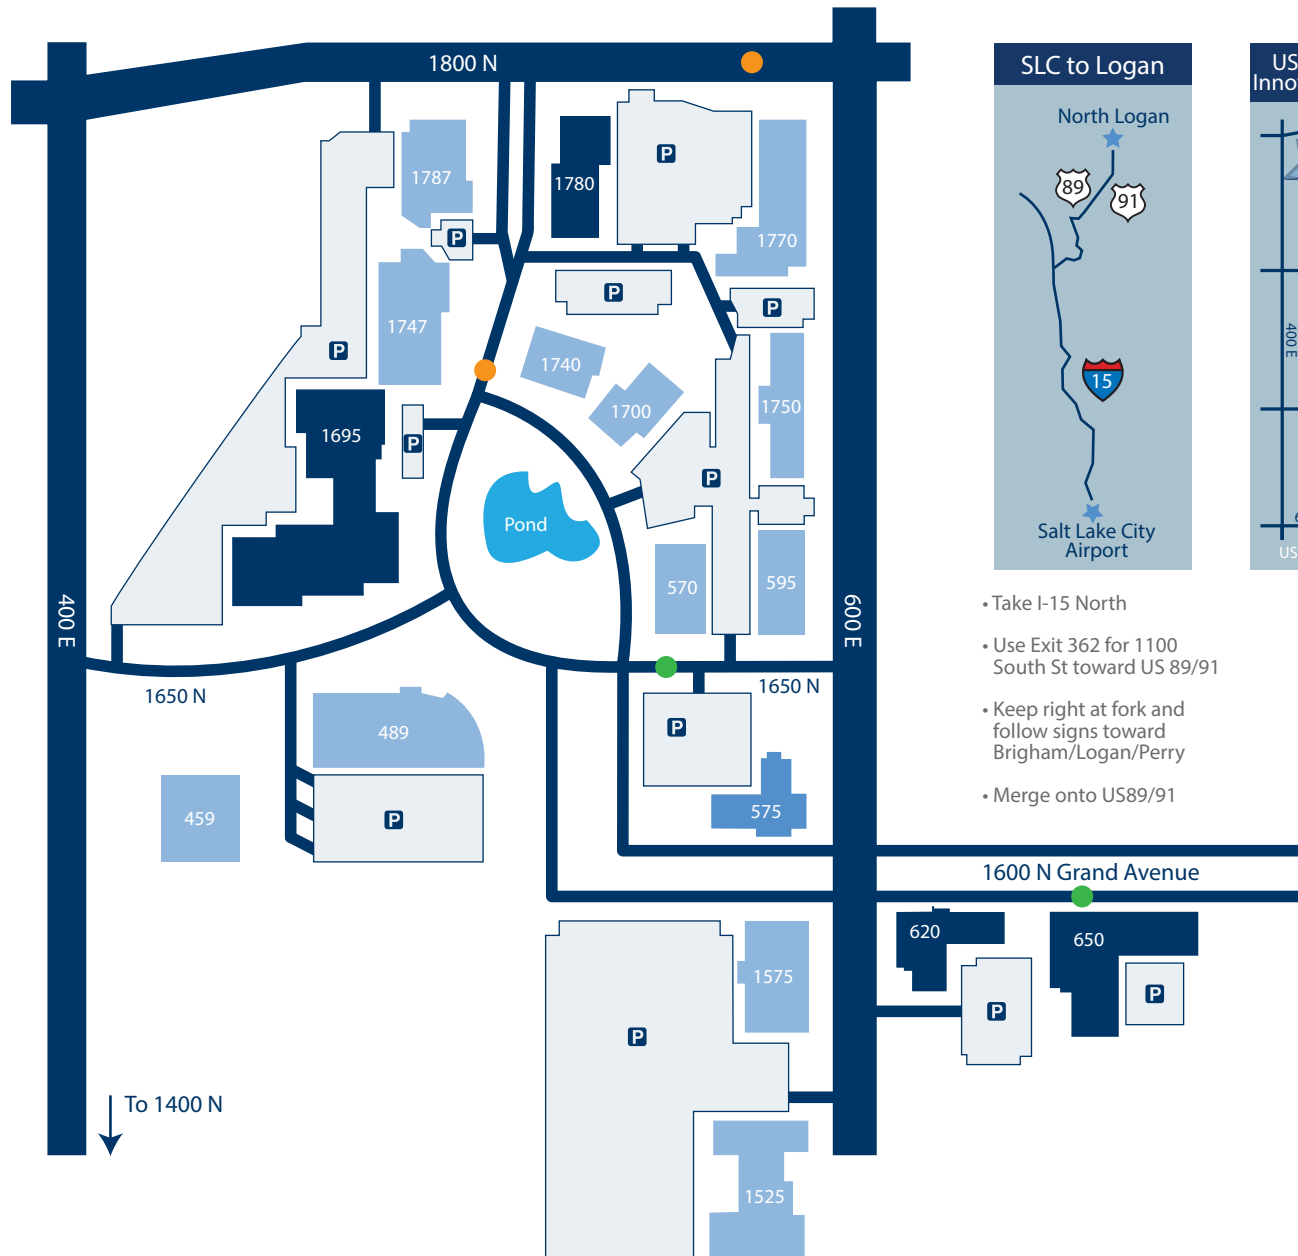

Parking

Aggie Shuttle Stops

CVTD Stops

- Take I-15 North
- Use Exit 362 for 1100 South St toward US 89/91
- Keep right at fork and follow signs toward Brigham/Logan/Perry
- Merge onto US89/91