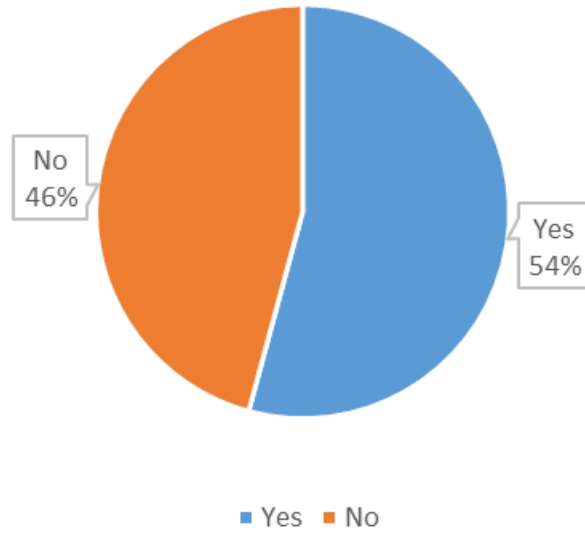

2017

Parent Orientation Assessment

PARENT PROGRAM COORDINATOR
NATE JENSEN

STUDENT ORIENTATION AND TRANSITION SERVICES | TSC 105

Answer	%	Count
Strongly Agree	67.63%	445
Agree	29.79%	196
Neutral	2.43%	16
Disagree	0.15%	1
Strongly Disagree	0.00%	0
Total	100%	658

Is this your first child to attend college?

Answer	%	Count
Yes	54.21%	367
No	45.79%	310
Total	100%	677

Have you ever attended college?

Answer	%	Count
Yes	91.11%	615
No	8.89%	60
Total	100%	675

I am traveling from