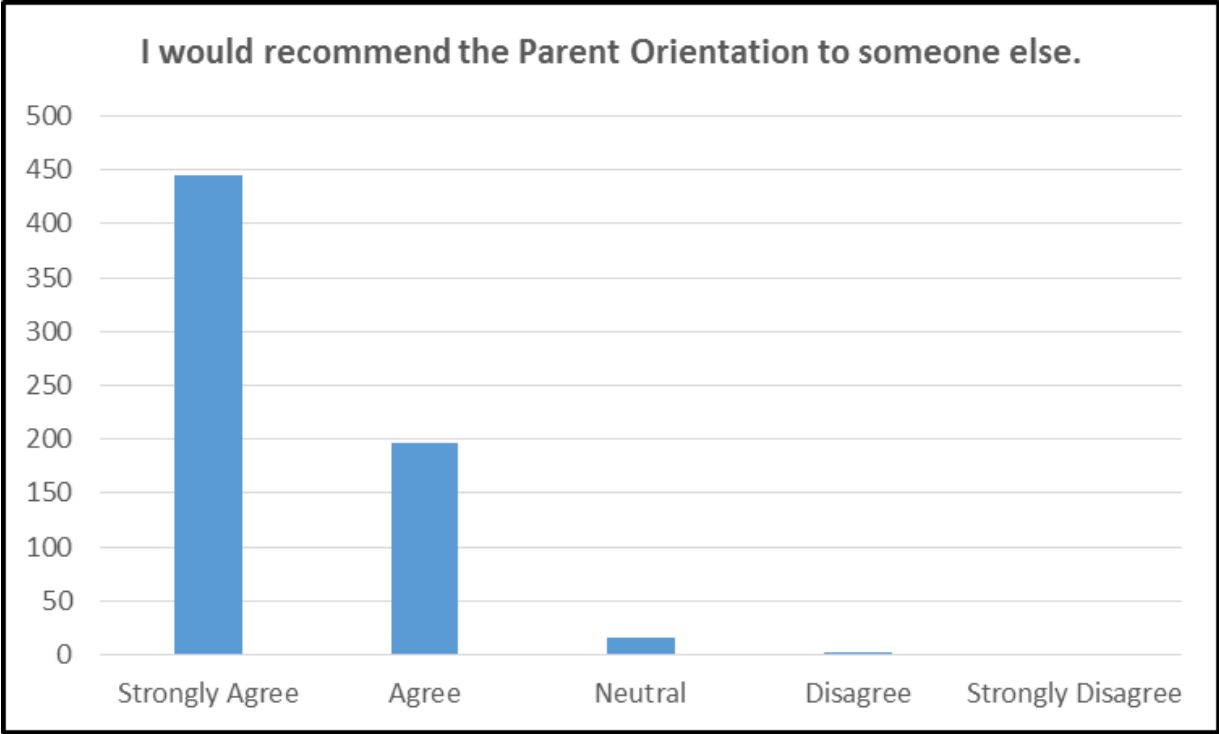

2017

Parent Orientation Assessment

PARENT PROGRAM COORDINATOR
NATE JENSEN

STUDENT ORIENTATION AND TRANSITION SERVICES | TSC 105

Answer	%	Count
Strongly Agree	67.63%	445
Agree	29.79%	196
Neutral	2.43%	16
Disagree	0.15%	1
Strongly Disagree	0.00%	0
Total	100%	658